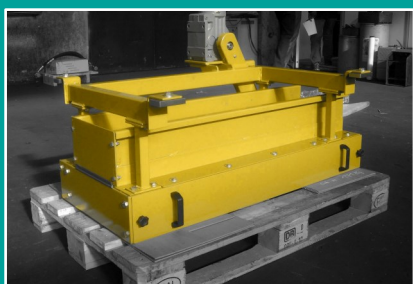

适合您使用的欧锐科星盘筛

EuRec Star Screens for your Application Case.